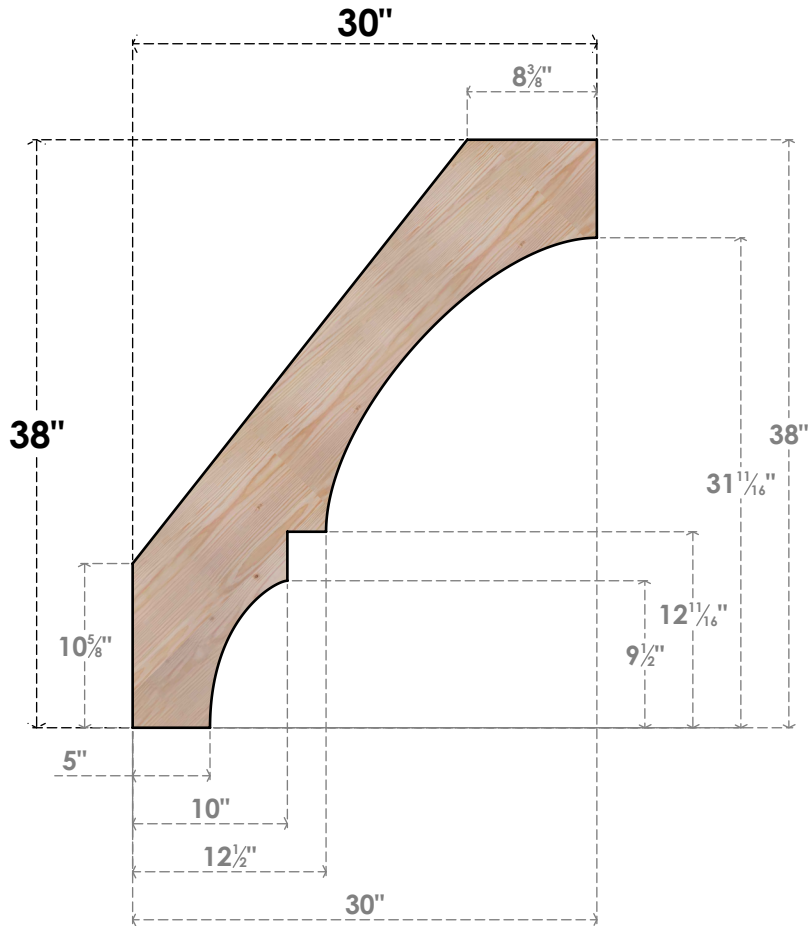

BRC04X30X38BOA00SDF

3 1/2"W X 30"D X 38"H BALBOA SMOOTH BRACE, DOUGLAS FIR

SIDE

FRONT

EKENA MILLWORK
 2300 WEST MAIN ST.
 CLARKSVILLE, TX 75426
 TOLL FREE: 866-607-0453
 WWW.EKENAMILLWORK.COM

NOTES

1. INSTALLATION TO BE COMPLETED IN ACCORDANCE WITH MANUFACTURER'S SPECIFICATIONS.
2. DRAWING MAY NOT BE TO SCALE
3. THIS DRAWING IS INTENDED FOR DESIGN AND PLANNING PURPOSES ONLY.
4. ALL INFORMATION CONTAINED HEREIN WAS CURRENT AT THE TIME OF DEVELOPMENT BUT MUST BE REVIEWED AND APPROVED BY THE PRODUCT MANUFACTURER TO BE CONSIDERED ACCURATE.
5. PRODUCTS ARE NOT KILN DRIED. THIS ITEM IS UNIQUE AND WILL CONTAIN THE NATURAL VARIATIONS THAT THE WOOD SPECIES OFFERS. THIS MAY RESULT IN VARIATIONS UP TO 1/4"