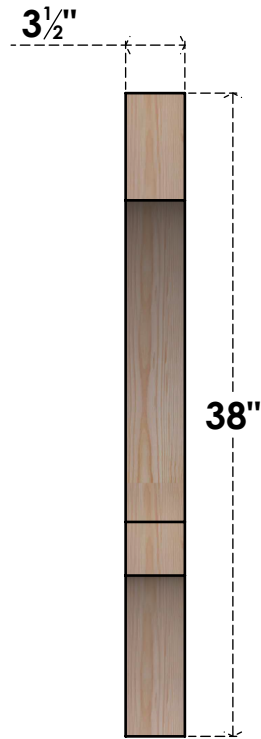

BRC04X30X38BOA00SDF

3 1/2"W X 30"D X 38"H BALBOA SMOOTH BRACE, DOUGLAS FIR

SIDE

FRONT

EKENA MILLWORK
 2300 WEST MAIN ST.
 CLARKSVILLE, TX 75426
 TOLL FREE: 866-607-0453
 WWW.EKENAMILLWORK.COM

NOTES

1. INSTALLATION TO BE COMPLETED IN ACCORDANCE WITH MANUFACTURER'S SPECIFICATIONS.
2. DRAWING MAY NOT BE TO SCALE
3. THIS DRAWING IS INTENDED FOR DESIGN AND PLANNING PURPOSES ONLY.
4. ALL INFORMATION CONTAINED HEREIN WAS CURRENT AT THE TIME OF DEVELOPMENT BUT MUST BE REVIEWED AND APPROVED BY THE PRODUCT MANUFACTURER TO BE CONSIDERED ACCURATE.
5. PRODUCTS ARE NOT KILN DRIED. THIS ITEM IS UNIQUE AND WILL CONTAIN THE NATURAL VARIATIONS THAT THE WOOD SPECIES OFFERS. THIS MAY RESULT IN VARIATIONS UP TO 1/4"